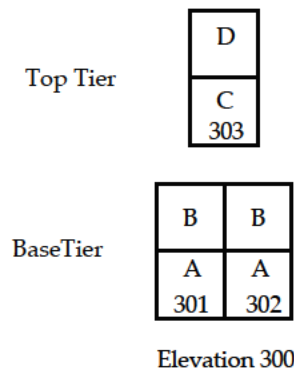

**HOLY CROSS CEMETERY**  
**CATHOLIC CEMETERIES ASSOCIATION**

St. Padre Pio Columbarium  
 Section 27A  
 Akron, Ohio

St. Padre Pio Statue /  
Elevation 400 face  
the benches

**HOLY CROSS CEMETERY**  
CATHOLIC CEMETERIES ASSOCIATION