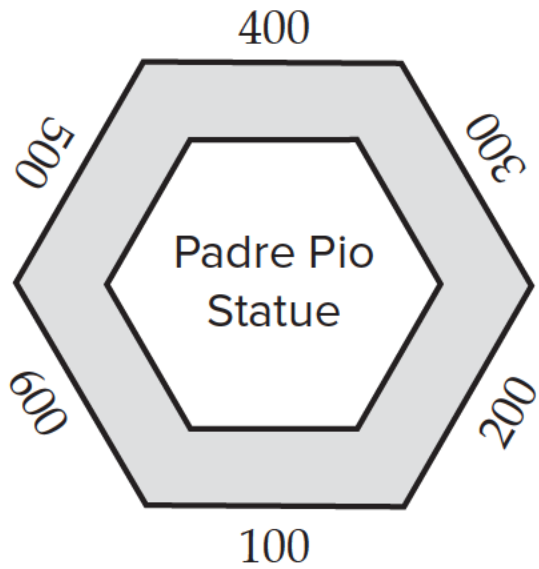

**HOLY CROSS CEMETERY**  
**CATHOLIC CEMETERIES ASSOCIATION**

St. Padre Pio Columbarium  
 Section 27A  
 Akron, Ohio

St. Padre Pio Statue /  
Elevation 400 face  
the benches

**HOLY CROSS CEMETERY**  
CATHOLIC CEMETERIES ASSOCIATION

St. Padre Pio Columbarium  
Section 27A  
Akron, Ohio