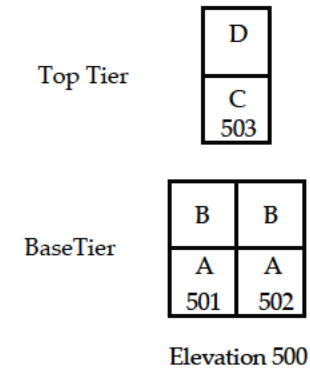

**HOLY CROSS CEMETERY**  
**CATHOLIC CEMETERIES ASSOCIATION**

St. Padre Pio Columbarium  
 Section 27A  
 Akron, Ohio

St. Padre Pio Statue /  
Elevation 400 face  
the benches

**HOLY CROSS CEMETERY**  
CATHOLIC CEMETERIES ASSOCIATION