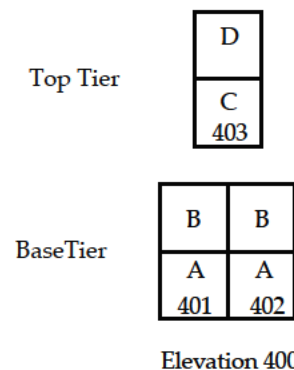

**HOLY CROSS CEMETERY**  
**CATHOLIC CEMETERIES ASSOCIATION**

St. Padre Pio Columbarium  
 Section 27A  
 Akron, Ohio

St. Padre Pio Statue /  
Elevation 400 face  
the benches

**HOLY CROSS CEMETERY**  
CATHOLIC CEMETERIES ASSOCIATION