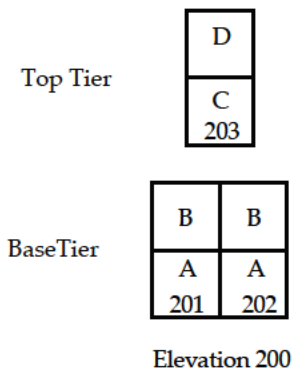

**HOLY CROSS CEMETERY**  
**CATHOLIC CEMETERIES ASSOCIATION**

St. Padre Pio Columbarium  
 Section 27A  
 Akron, Ohio

St. Padre Pio Statue /  
Elevation 400 face  
the benches

**HOLY CROSS CEMETERY**  
CATHOLIC CEMETERIES ASSOCIATION