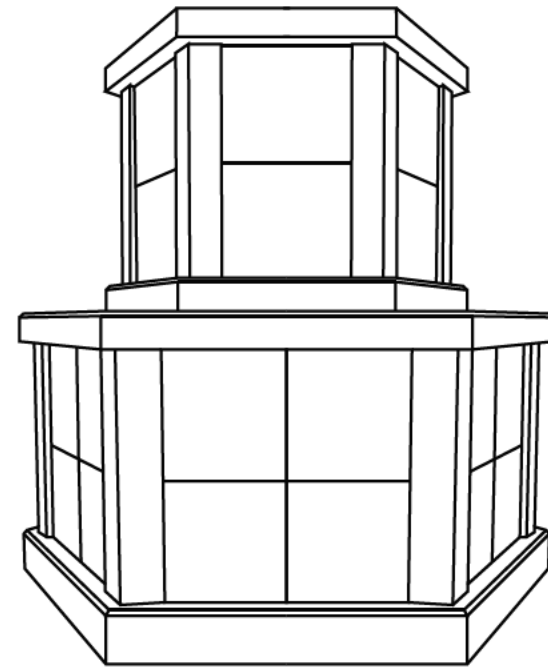

**HOLY CROSS CEMETERY**  
**CATHOLIC CEMETERIES ASSOCIATION**

St. Padre Pio Columbarium  
 Section 27A  
 Akron, Ohio

St. Padre Pio Statue /  
Elevation 400 face  
the benches

**HOLY CROSS CEMETERY**  
CATHOLIC CEMETERIES ASSOCIATION

St. Padre Pio Columbarium  
Section 27A  
Akron, Ohio