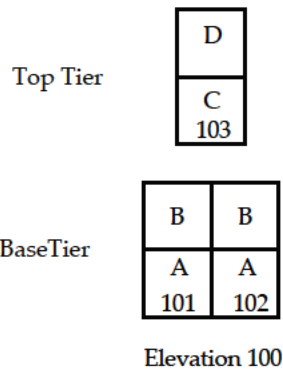

**HOLY CROSS CEMETERY**  
**CATHOLIC CEMETERIES ASSOCIATION**

St. Padre Pio Columbarium  
 Section 27A  
 Akron, Ohio

St. Padre Pio Statue /  
Elevation 400 face  
the benches

**HOLY CROSS CEMETERY**  
CATHOLIC CEMETERIES ASSOCIATION