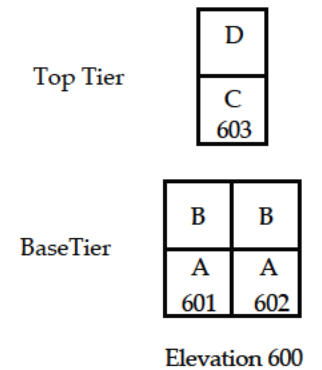

**HOLY CROSS CEMETERY**  
**CATHOLIC CEMETERIES ASSOCIATION**

St. Padre Pio Columbarium  
 Section 27A  
 Akron, Ohio

St. Padre Pio Statue /  
Elevation 400 face  
the benches

**HOLY CROSS CEMETERY**  
CATHOLIC CEMETERIES ASSOCIATION